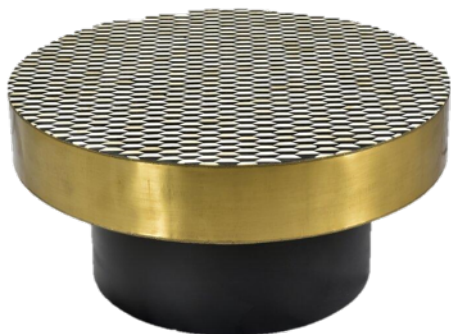

- 13.5" H x 48" W x 27" D

Tranquil Coffee Table | Qty 2

Sculpted bamboo style frame

- 15.75"W x 18.5"H x 47.64"L

Maven Coffee Table | Qty 2

Black and white geometric tabletop is paired with a large brass rim and an iron base.