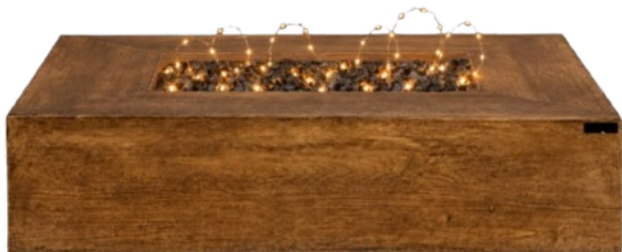

Tranquil Coffee Table | Qty 2

Sculpted bamboo style frame

- 15.75"W x 18.5"H x 47.64"L