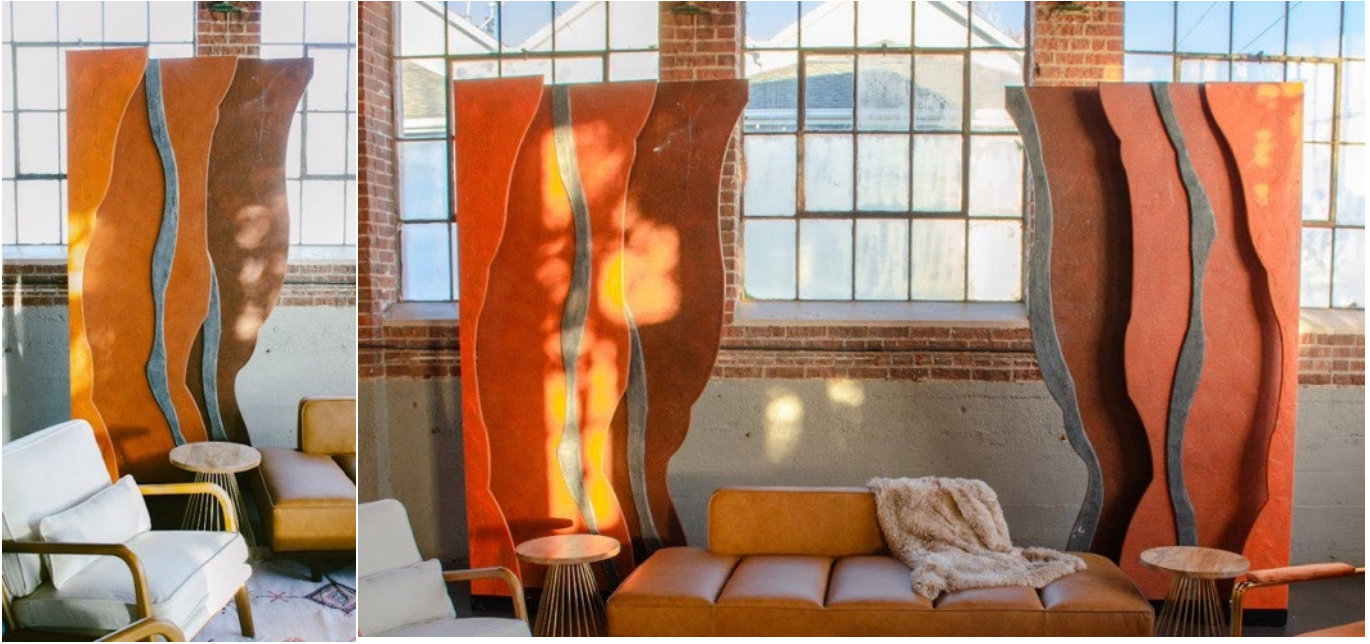

BACKDROPS

Red Rocks Entrance Walls | 2 Walls : 1 Set

Layered walls to be used as an entrance, perimeter décor or stage décor.
Walls colors will be orange and deep reds to mimic Red Rocks.

- Each wall is approximately 4' x 8'