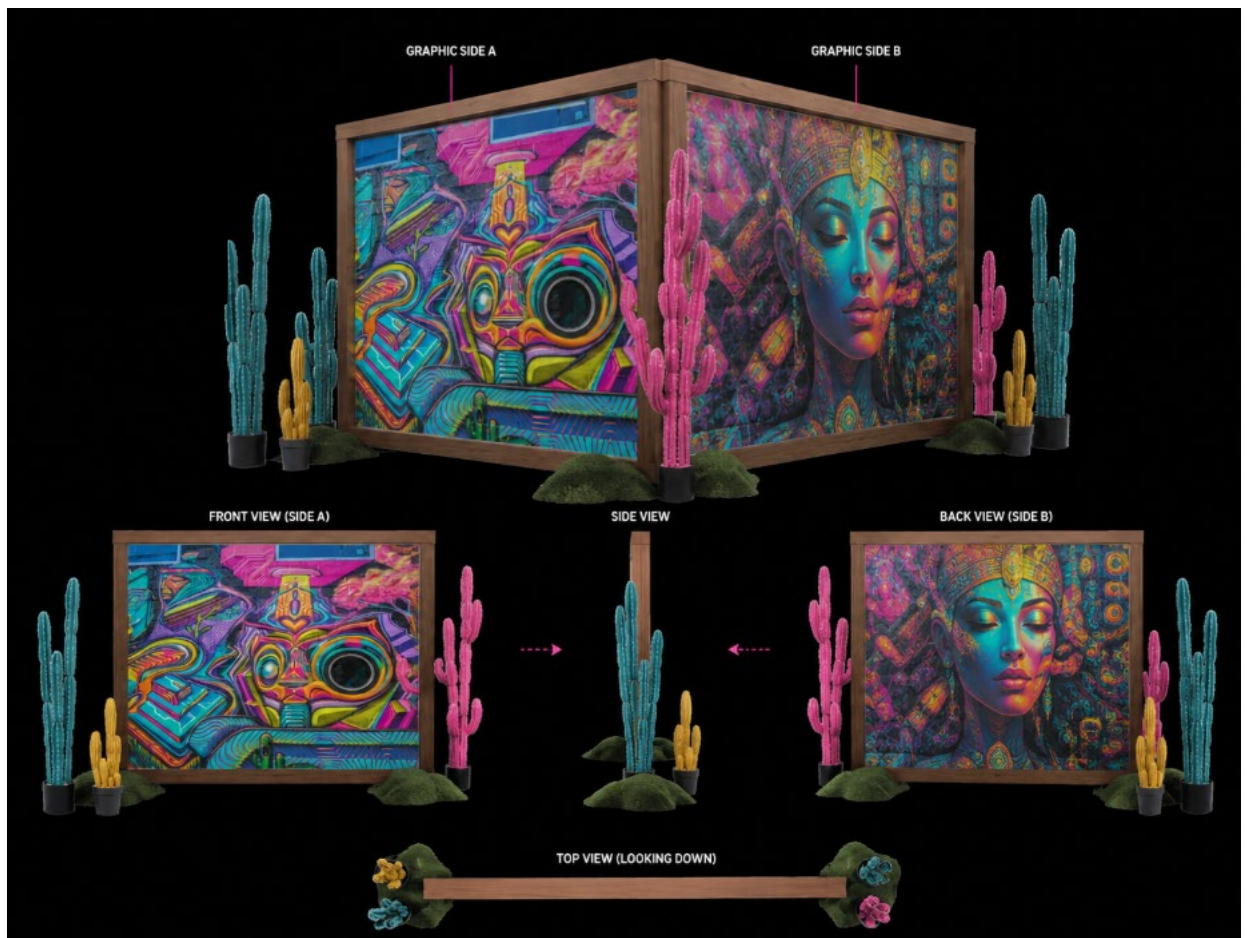

Skis can be painted in any color

BACKDROPS

Double Sided Wood Frame Graphic Wall | Qty 1

- 8' W x 8' H
- Feet/base: 2' long
- Double sided graphic
- Wood color: English Chestnut

BACKDROPS

Graphic Wall

Walls can include custom printed images or logos