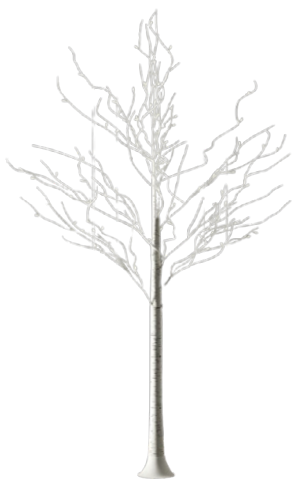

LED Birch Tree | Qty 10

- White birch tree with fairy lights on the tip of each branch.
- 96" H