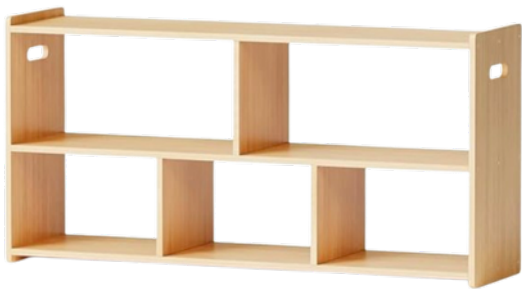

Silver Rectangle Shelf | Qty 2

- 32"W x 12"D x 72"H

SHELVING

Rattan Shelf | Qty 2

- 53" H x 24" W x 13.5" D

Steel Wood Shelf | Qty 2

- 76" H x 58.13" W x 16.88" D

Montessori Shelf | Qty 1

- 44.5" W x 11.7" D x 22" H

3-Tier Black Shelf | Qty 1

- 9.7" D x 23.7" W x 31.5" H

LIGHTING

Rattan Light - Large 1

- 5 Available
- 13.5" W x 14.2" H

Rattan Light – Large 2

- 4 Available
- 17.8" W x 10.2" H