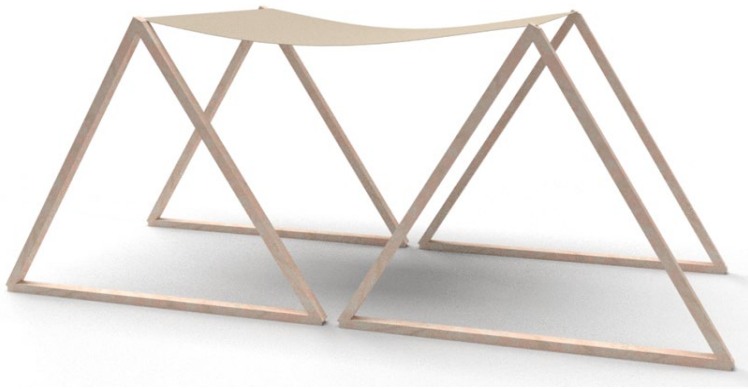

STRUCTURES

Twin Peaks Structure | 1 set

8 ft tall, 10 ft in depth, and 20 ft in length

This unique design can enhance your décor! You can put lounge seating, kings tables, bars underneath or use as an entrance!