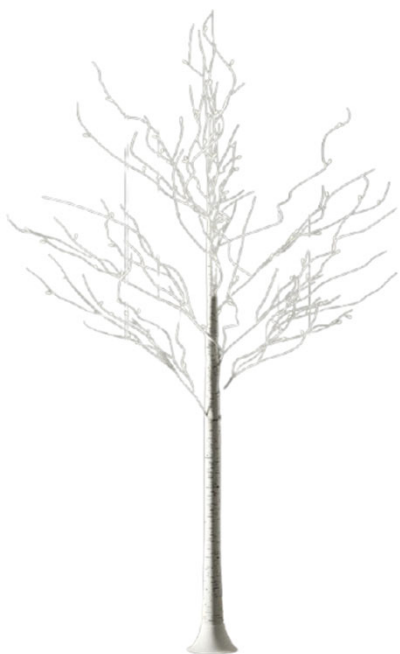

LED Birch Tree | Qty 10

- White birch tree with fairy lights on the tip of each branch.
- 96" H