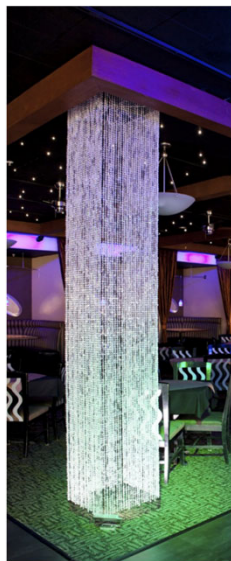

9' Crystal Column | Qty 4

- 9' H x 18" W
- paired with uplight