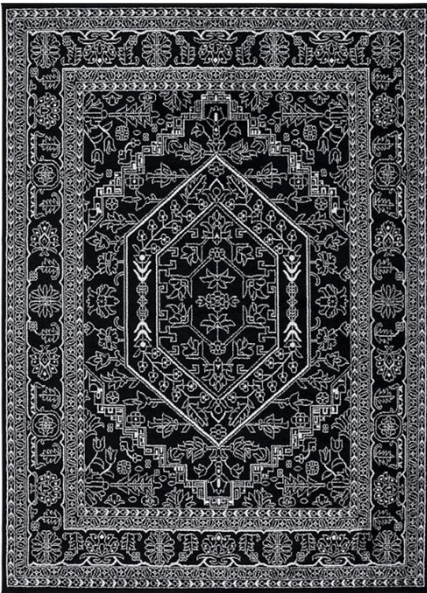

RUGS

B&W Vintage Rug | Qty 1

- 8x10 ft