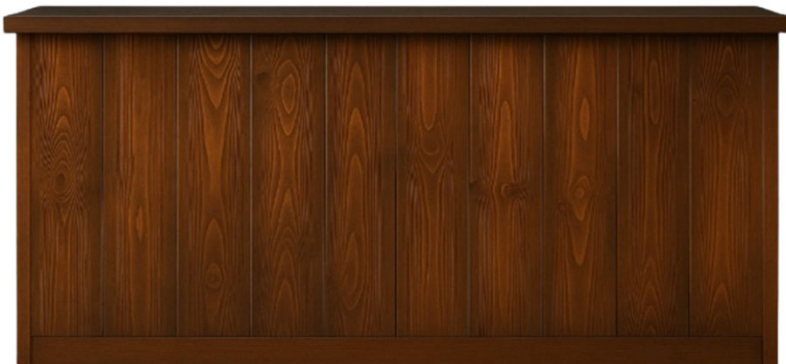

# BARS

Noir Bar | Qty 4

- Black Wooden Bar
- 8'W x 30"D x 42"H
- AVAILABLE OCT 1<sup>st</sup>

Slat Bar | Qty 2

Light wooden slat bar with option to custom and hang graphics

- 8'W x 30"D x 42"H

Peak Bar | Qty 4