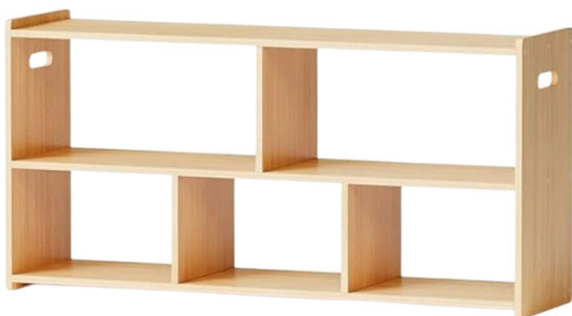

# SHELVING

Rattan Shelf | Qty 2

- 53" H x 24" W x 13.5" D

Steel Wood Shelf | Qty 2

- 76" H x 58.13" W x 16.88" D

Montessori Shelf | Qty 1

- 44.5"W x 11.7"D x 22"H

3-Tier Black Shelf | Qty 1

- 9.7" D x 23.7" W x 31.5" H