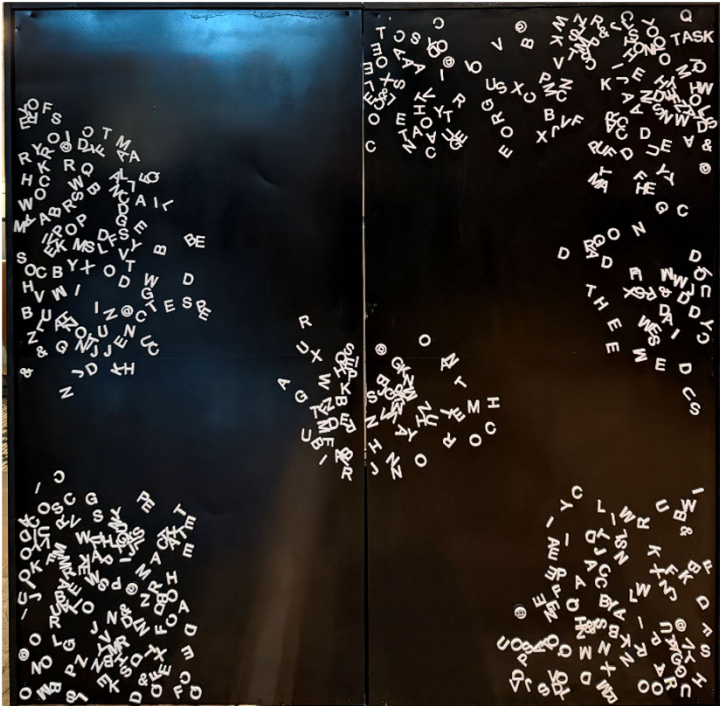

STRUCTURES

Magnetic Wall | Qty 2

- 1 wall 37"W x 24"D x 73"H
- 2 walls 74"W x 24"D x 73"H