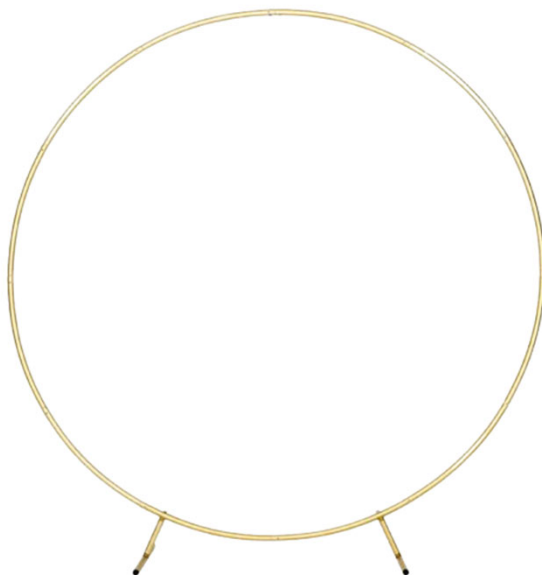

# ARCHES

Dream Arch | Qty 1

- 9.5' H x 9' W

# ARCHES

Hoop Arch | Qty 3

- Arches 8' x 6.5'

Gold Hoop Arch | Qty 1

- Arches 8.5' x 7.5'