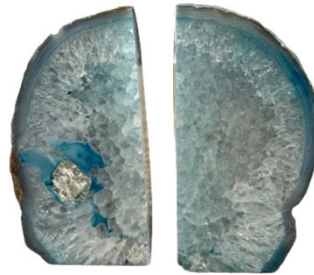

ADDITIONAL DÉCOR