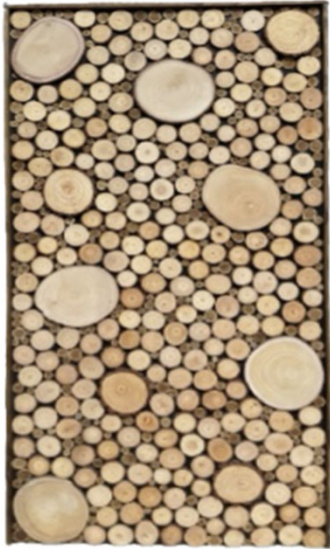

STRUCTURES

Wood Slice Wall | Qty 4

- Wood Slices
- 4'W x 8'H