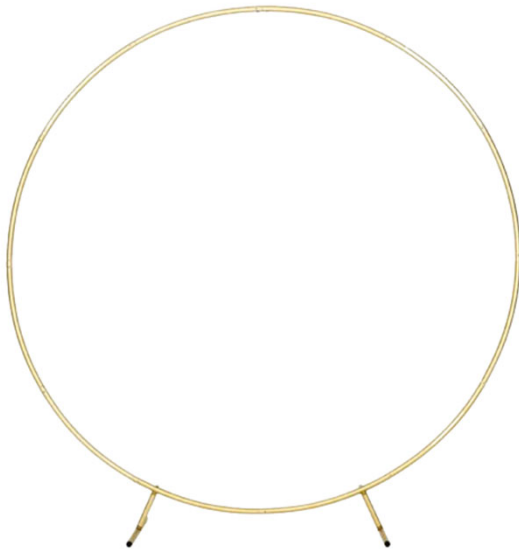

Gold Hoop Arch | Qty 1

- Arches 8.5' x 7.5'