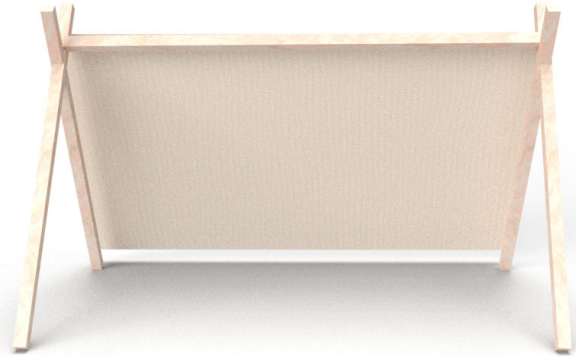

STRUCTURES

Tent Structure | Qty 1

- 10' W x 8' Tall