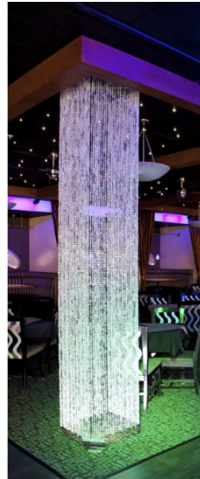

# LIGHTING

Fire Pendant Light | Qty 4

- 10" W x 7" H

Ice Pendant Light | Qty 2

- 10" W x 7" H

9' Crystal Column | Qty 4

- 9' H x 18" W
- paired with uplight

LED Orbs