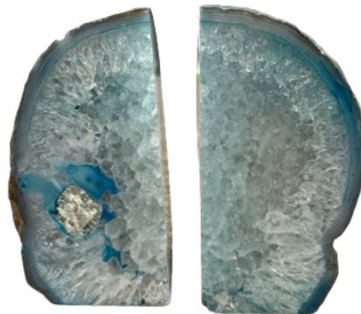

ADDITIONAL DÉCOR