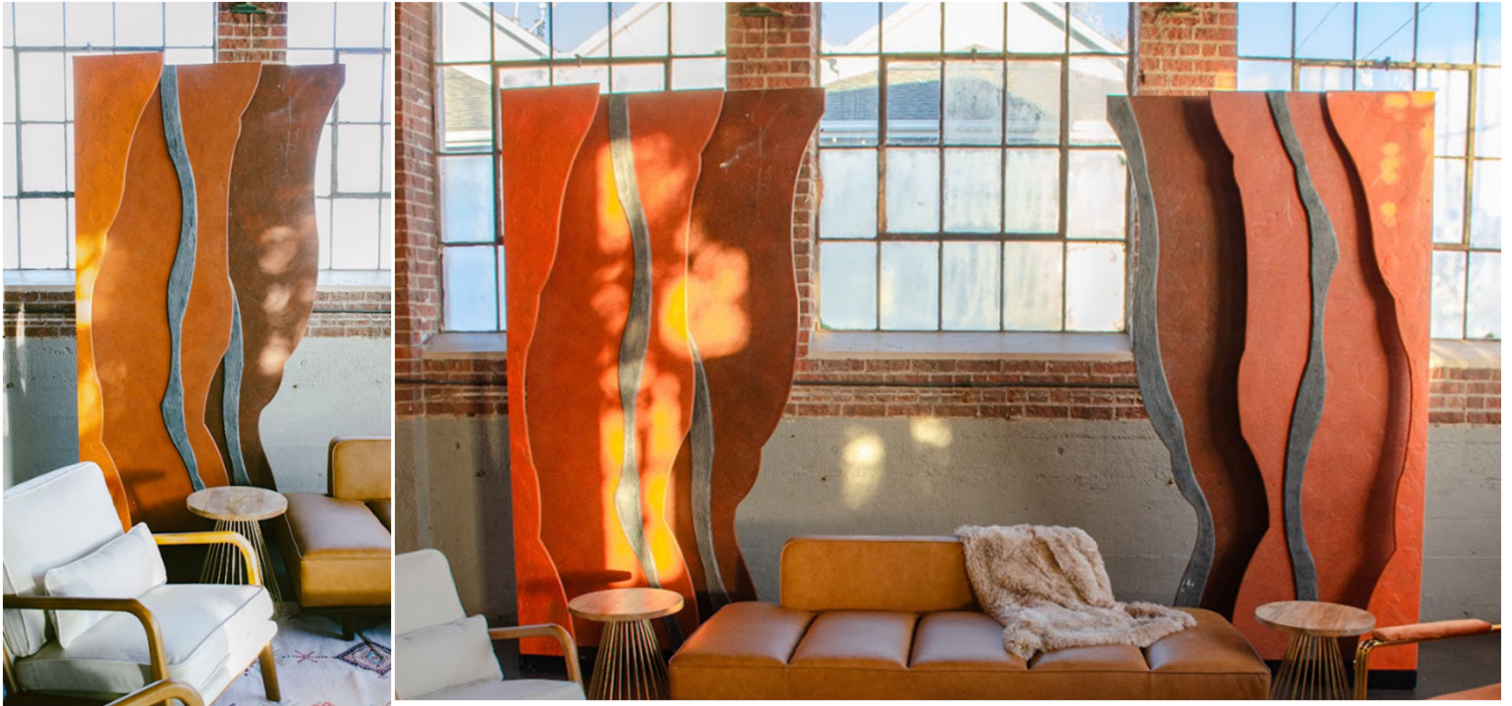

STRUCTURES

Red Rocks Entrance Walls | 2 Walls : 1 Set

Layered walls to be used as an entrance, perimeter décor or stage décor. Walls colors will be orange and deep reds to mimic Red Rocks.

- Each wall is approximately 4' x 8'