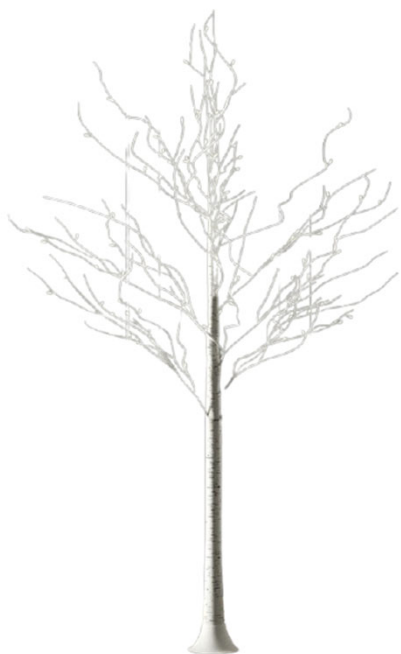

LED Birch Tree | Qty 10

- White birch tree with fairy lights on the tip of each branch.
- 96" H