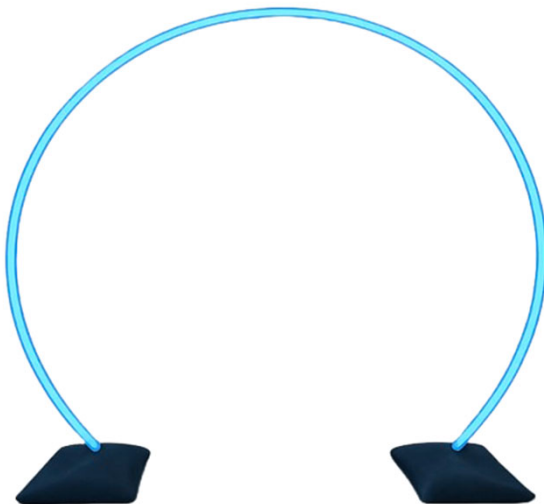

LED Hoop Arch | Qty 3

- Arches 8.5' x 7.5'