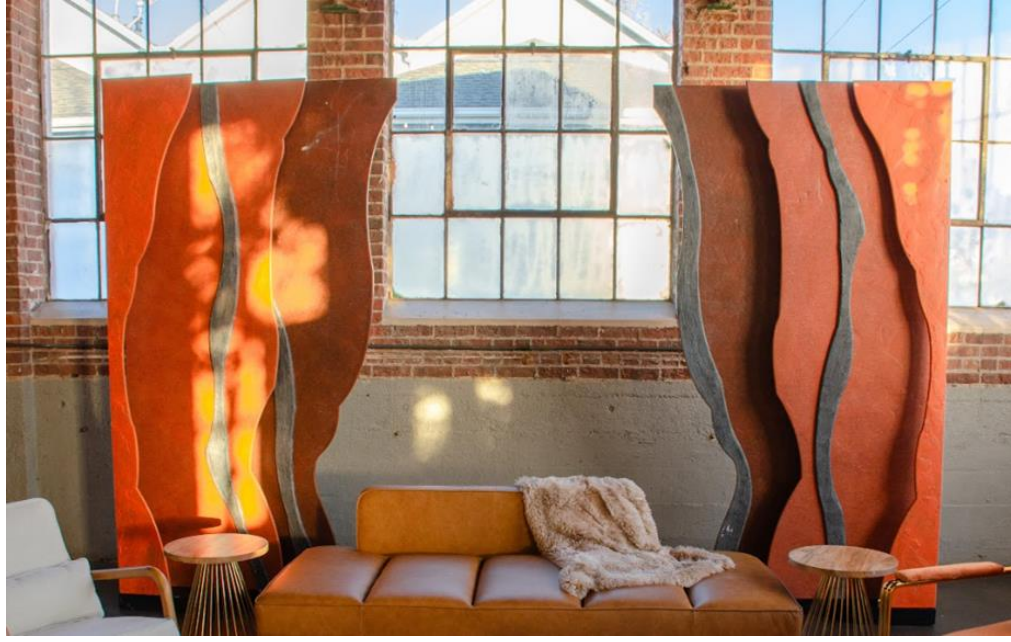

WALL / STRUCTURE DÉCOR

Red Rocks Entrance Walls | 2 walls/1 set

Layered walls to be used as an entrance, perimeter décor or stage décor. Walls colors will be orange and deep reds to mimic Red Rocks.

- Each wall is approximately 4' x 8'