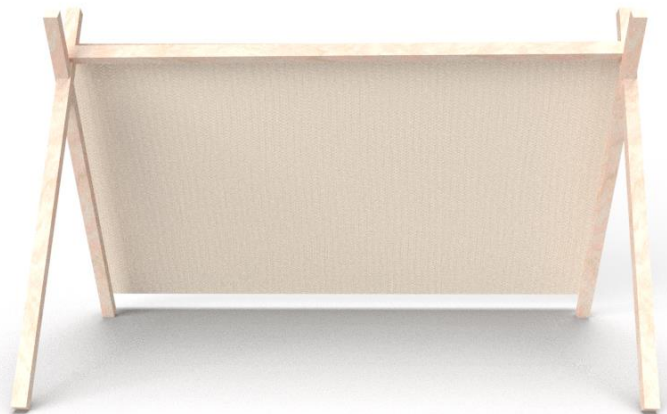

Tent Structure

- 1 available
- 10' W x 8' Tall