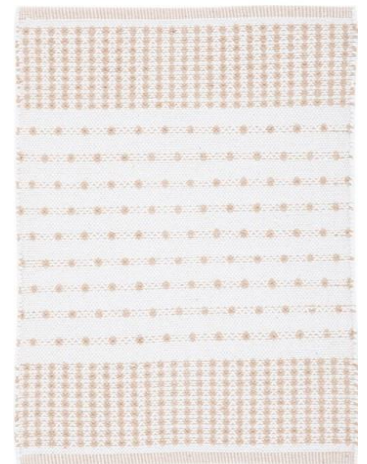

**Black & Gold Rug**

- 1 Available
- 8x10 ft

**Black Marble Rug**

- 1 Available
- 8x10 ft

**Black and White  
Abstract Rug**

- 1 Available
- 8x10ft

# RUGS

---

**Grey Marble Rug**

- 1 Available
- 8x10ft

**Beige Fur Rug**

- 2 Available
- 8x10 ft

**White Fur Rug**

- 2 Available
- 8x10 ft

**Faux White Hide Rug**

- 2 Available
- 5x7 ft

**Brown & Cream Rug**

- 2 Available
- 8x10 ft

**Dots Rug**

- 2 Available
- 8x10ft