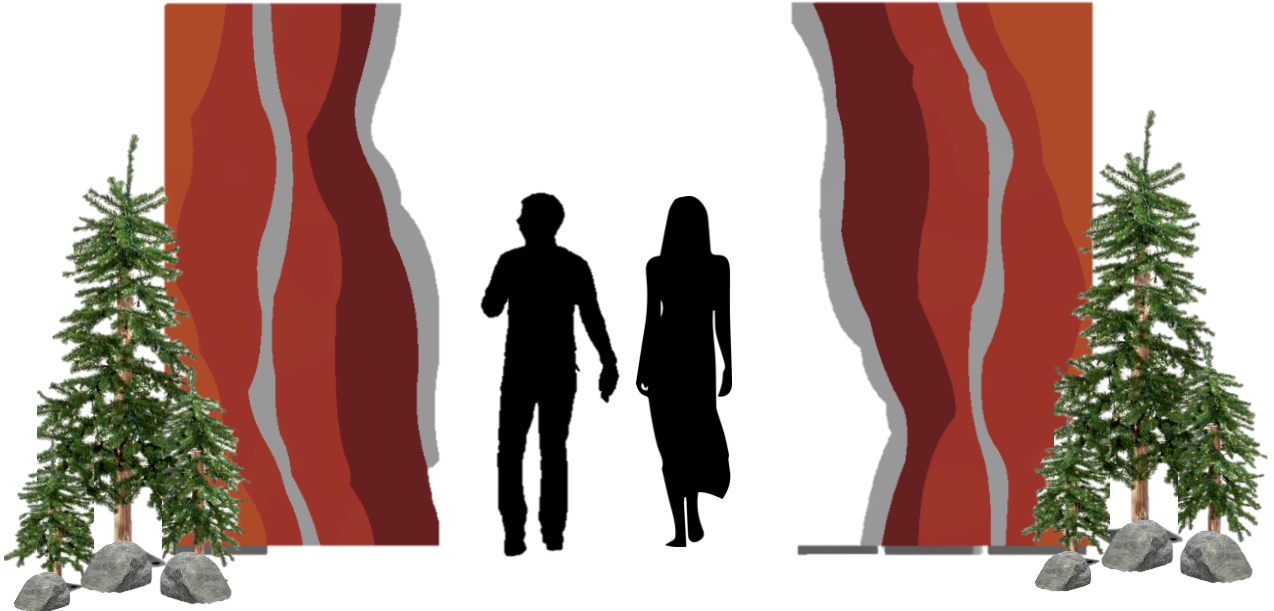

WALL / STRUCTURE DÉCOR

Red Rocks Entrance Walls | 2 walls/1 set

Layered walls to be used as an entrance, perimeter décor or stage décor. Walls colors will be orange and deep reds to mimic Red Rocks.

- Each wall is approximately 4' x 8'