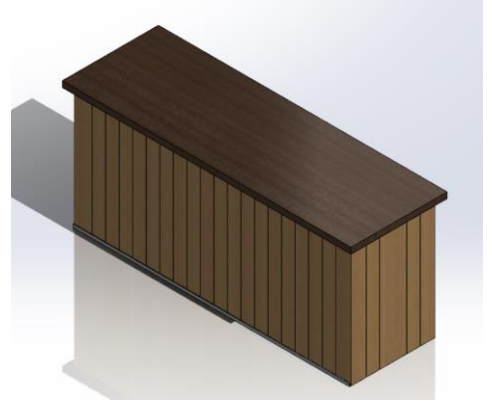

BAR DÉCOR

Peak Wooden Bar | Qty 4

Dark wood bar with option to add acrylic front for custom graphics and branding

- 8'W x 30"D x 42"H

Sample Renderings