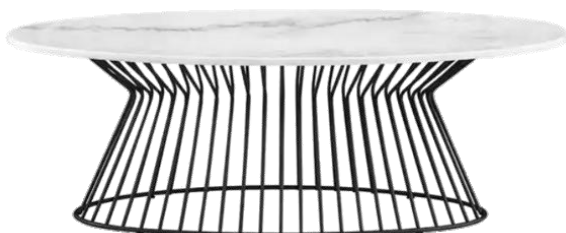

# COFFEE TABLE COLLECTION

---

Trunk Coffee Table | Qty 1

Cream toned classic steamer trunk

- 47.2"W x 15.4"H x 23.6"L

Tennyson Coffee Table | Qty 2

Rounded, drum shape design with solid mango wood, a weathered dark brown finish and wooden knots for a natural, lodge-worthy look.

- 12" H X 35.5" L X 35.5" W

Sloan Coffee Table | Qty 2

Features a gold hemmed-in, cage-sturdy iron base finished

- 15.9" H X 29.9" L X 29.9" W

Camelot Coffee Table | Qty 2

Black wired base with a white marble top