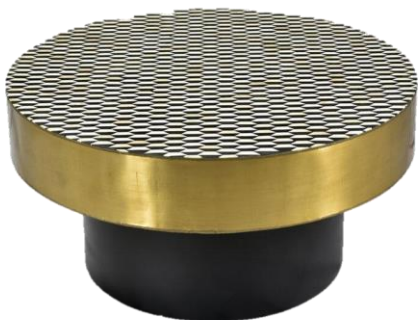

Maven Coffee Table | Qty 2

Black and white geometric tabletop is paired with a large brass rim and an iron base.

- 16" H X 31.5" L X 31.5" W